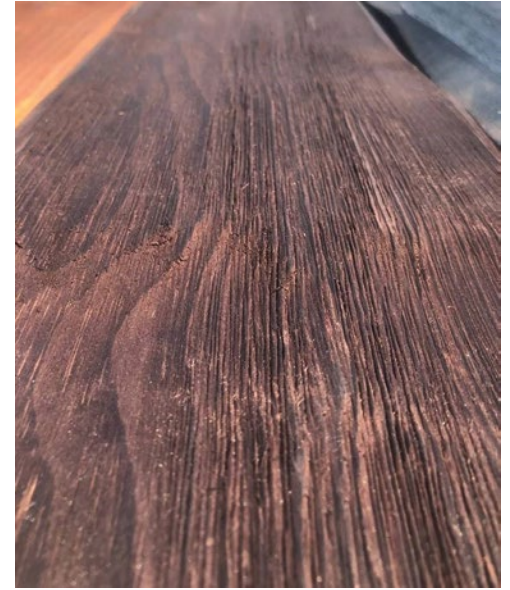

# SCHAFERWOOD™ SIDING

<b>MATERIAL</b>	Idaho White Pine	Inland Douglas Fir / Western Larch	Inland Western Red Cedar	
<b>DIMENSION*</b>	Thickness Range Vary per Profile	Width Range Vary per Profile	Coverage Vary per Width	Length: 6' - 16'
<b>GRADE</b>	No. 2 Grade	Appearance Grade		
<b>COLOR</b>	Anvil Gray      Atlas Bronze Altai Brown      Amaro Charcoal	Raw Unstained	Custom Stain	
<b>TEXTURE</b>	Brushed	Smooth		

# AVAILABLE COLORS

ANVIL GRAY

ATLAS BRONZE

AMARO CHARCOAL

ALTAI BROWN

---

# AVAILABLE PROFILES

PROFILE	SIZE RANGE*	TYPE	LINE
	1 3/4" - 5" 7 1/4" - 14"	shiplap	Pendelton
	2" - 5" 10" - 14"	T&G	Fraser
	2" - 5" 10" - 14"	T&G faux chink	Fraser
	1 1/2" - 5" 10" - 14"	authentic dovetails; corners w/ chink	Appalachian
	1 1/2" - 5" 10" - 14"	chink	Vintage
	8", 10", 12", 14"	full scribe	Russel
	8", 10", 12", 14"	chink	Bridger