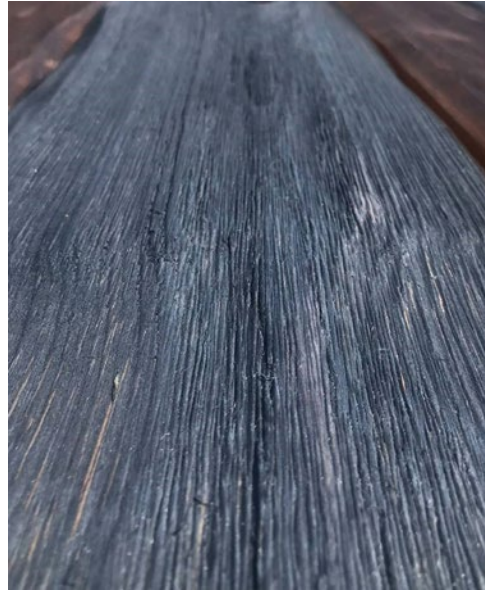

# SCHAFERWOOD™ SIDING

<b>MATERIAL</b>	Idaho White Pine	Inland Douglas Fir / Western Larch	Inland Western Red Cedar	
<b>DIMENSION*</b>	Thickness Range Vary per Profile	Width Range Vary per Profile	Coverage Vary per Width	Length: 6' - 16'
<b>GRADE</b>	No. 2 Grade	Appearance Grade		
<b>COLOR</b>	Anvil Gray      Atlas Bronze Altai Brown      Amaro Charcoal	Raw Unstained	Custom Stain	
<b>TEXTURE</b>	Brushed	Smooth		

# AVAILABLE COLORS

ANVIL GRAY

ATLAS BRONZE

AMARO CHARCOAL

ALTAI BROWN

---