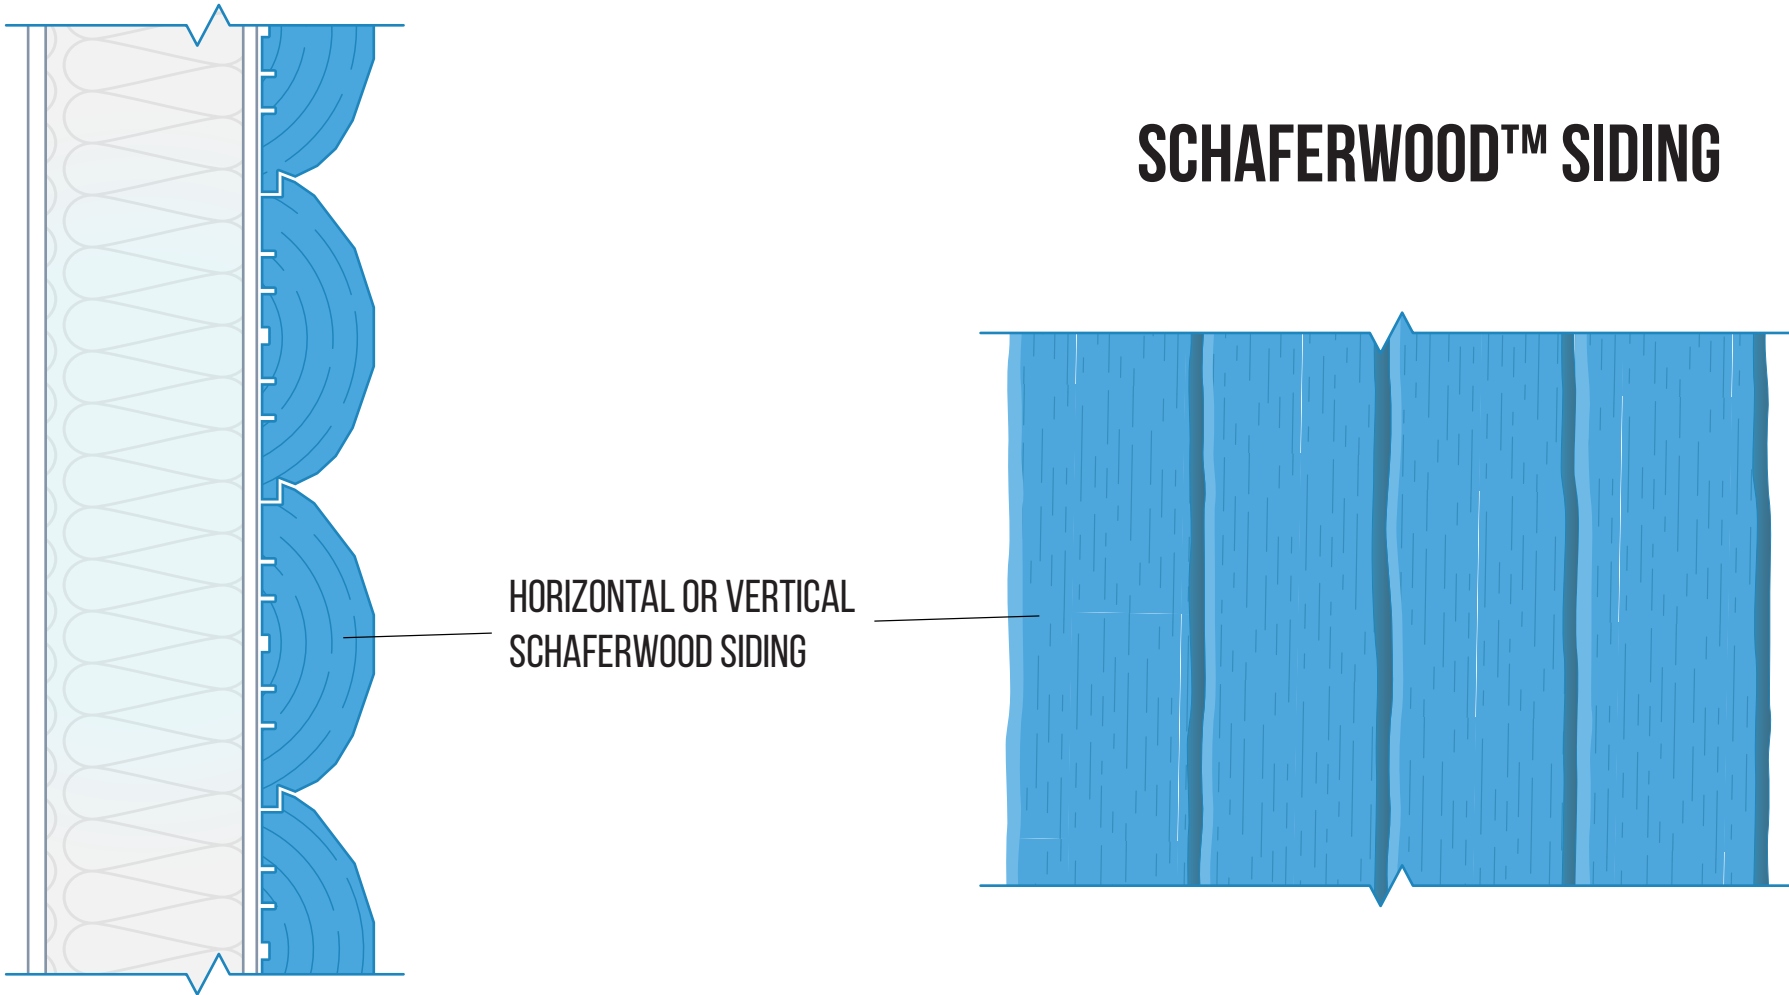

# SCHAFERWOOD™ SIDING

<b>MATERIAL</b>	Idaho White Pine	Inland Douglas Fir / Western Larch	Inland Western Red Cedar	
<b>DIMENSION*</b>	Thickness Range Vary per Profile	Width Range Vary per Profile	Coverage Vary per Width	Length: 6' - 16'
<b>GRADE</b>	No. 2 Grade	Appearance Grade		
<b>COLOR</b>	Anvil Gray      Atlas Bronze Altai Brown      Amaro Charcoal	Raw Unstained	Custom Stain	
<b>TEXTURE</b>	Brushed	Smooth		

# AVAILABLE PROFILES

PROFILE	SIZE RANGE*	TYPE	LINE
	1 3/4" - 5" 7 1/4" - 14"	shiplap	Pendelton
	2" - 5" 10" - 14"	T&G	Fraser
	2" - 5" 10" - 14"	T&G faux chink	Fraser
	1 1/2" - 5" 10" - 14"	authentic dovetails; corners w/ chink	Appalachian
	1 1/2" - 5" 10" - 14"	chink	Vintage
	8", 10", 12", 14"	full scribe	Russel
	8", 10", 12", 14"	chink	Bridger